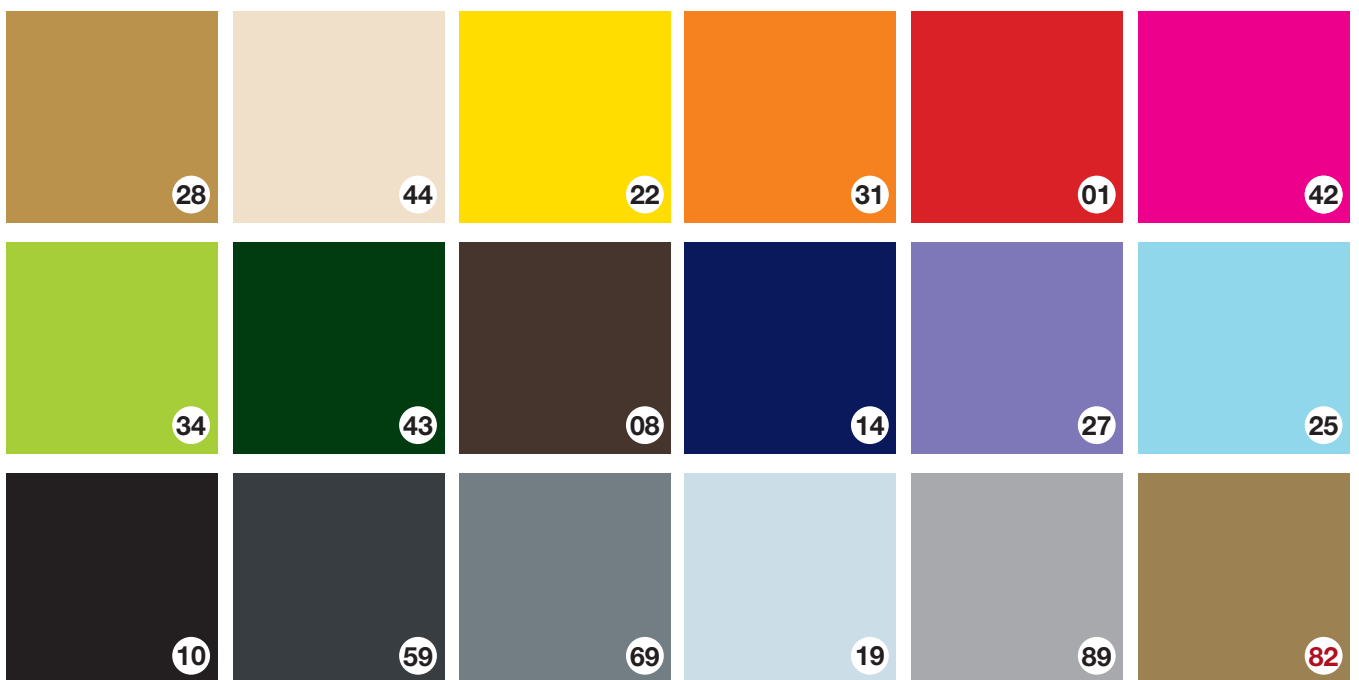

BASICShopper

	Cod.	mm	Um	Pz	Box
SMALL	19 01 16 7 25 --	160 x 70 x 215	PA	10	5
MEDIUM	19 01 24 7 25 --	240 x 100 x 310	PA	10	5
MEDIUM PLUS	19 01 27 7 25 --	270 x 110 x 360	PA	10	5
LARGE	19 01 36 7 25 --	360 x 120 x 410	PA	10	5