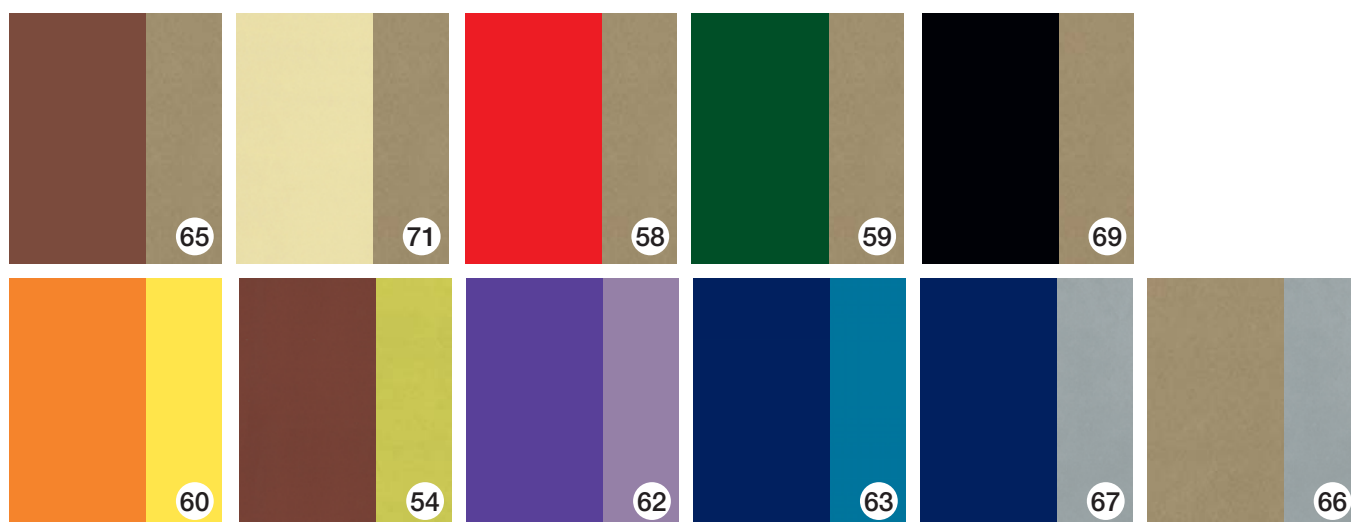

DOUBLE base 2003/--

CARTA PATINATA BIFACCIALE - DOUBLE-FACE COATED PAPER